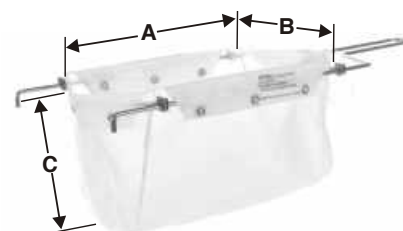

## Filter Bags

	EZ FLOW™ Series				OIL POLISHING Series		
	<ul style="list-style-type: none"> <li>• Safe filtering at bath water temps</li> <li>• Filter oil at frying temperatures</li> <li>• For heavy crumb loads</li> </ul>						
Filter Bag Model	<a href="#">RB6PS</a>	<a href="#">RB33PS</a>	<a href="#">RCONE2B</a>	<a href="#">RC88PS</a>	<a href="#">RB5FS</a>	<a href="#">RB22FS</a>	<a href="#">RC77FS</a>
Filter Assembly (Filter Bag & Holder Frame)	<a href="#">B6PS</a>	<a href="#">B33PS</a>	<a href="#">CONE2B</a>	<a href="#">C88PS</a>	<a href="#">B5FS</a>	<a href="#">B22FS</a>	<a href="#">C77FS</a>
Use for Fryer Oil Capacity to	40 qts / 38 ltr 70 lbs / 32 kg	16 qts / 15 ltr 28 lbs / 13 kg	16 qts / 15 ltr 28 lbs / 13 kg	60 qts / 57 ltr 100 lbs / 45 kg	30 qts / 28 ltr 50 lbs / 23 kg	16 qts / 15 ltr 28 lbs / 13 kg	50 qts / 47 ltr 85 lbs / 39 kg

## Skim Filter

For skimming and top filtering

Model Description	RSKIM4F Filter Bag	SK4 Holder/Frame
Length	7.0"	13"
Width	7.5"	7.5"

Dimensions	RB6PS	RB33PS	RCONE2B	RC88PS	RB5FS	RB22FS	RC77FS
A Length	11"	11"	9" Diam	14"	11"	11"	14"
B Width	9"	9"	9" Diam	12"	9"	9"	12"
C Deep	7"	6"	8.5"	8.5"	7.5"	6"	7.5"
Shipping weight	2 lbs	2 lbs	2 lbs	2 lbs	2 lbs	2 lbs	2 lbs